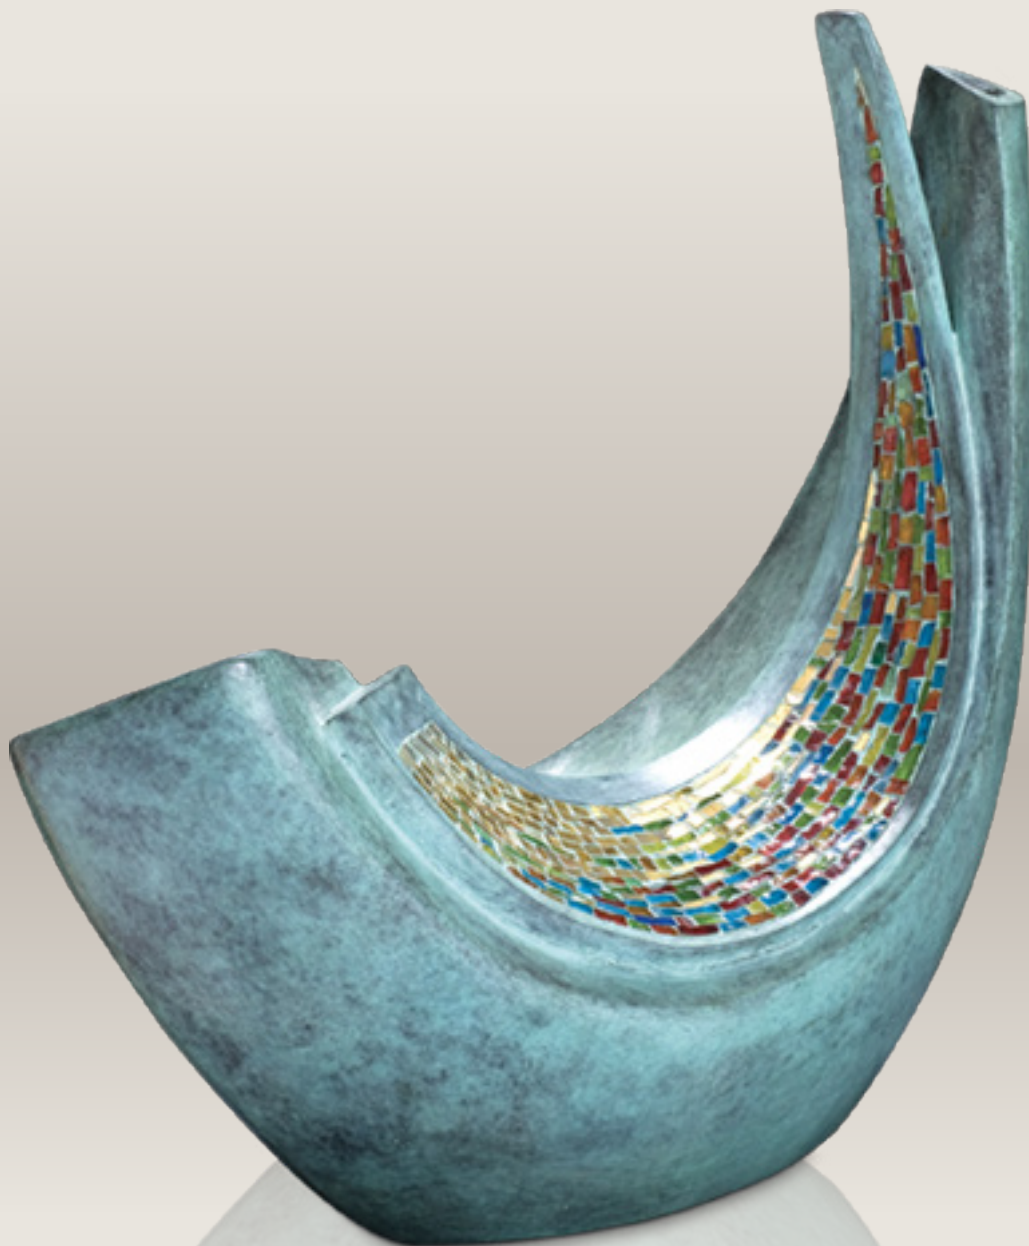

urne
cinerarie

urnes
funeraires

urns

urnas
cinerarias

urnen

URNE MOSAICO

Finitura a Cera

"EVANESCENTE PENSIERO"

34 020/39
cm : 39x45
Litri 2,5